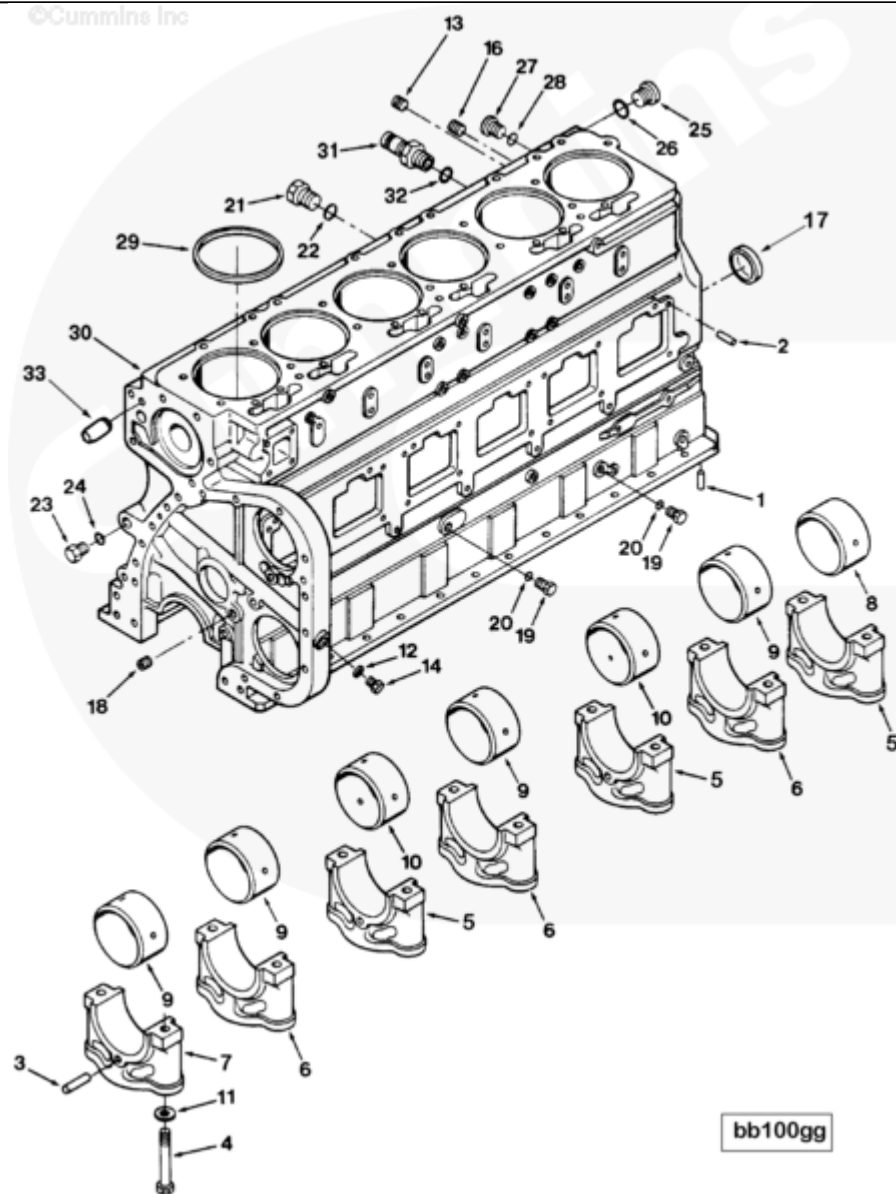

Parts Catalog - Option Detail

Electronic Parts Catalog - Option Detail				
Option	Group	Graphic	Film Card	Date
BB1737	01.01	bb100gg	FF	02-APR-01
Engines	G855, G855 CM558, GTA855 CM558 (CM2358) G101, N14 CELECT, N14 CELECT PLUS, N14 MECHANICAL, NH/NT 855, QSM11 CM876 M101, QSM11 CM876 M102M, QSN14 CM876 N103, QSN14 CM876 N105, QSNT14 CM876 N102			

[SMALL](#) | [MEDIUM](#) | [LARGE](#)

Cart	Ref No	Part Number	Part Description	Required	Remarks
View My Cart					

		BB1737	Cylinder Block		
					Engine Block Includes:
					Cylinder Block, Liners
					crankshaft, HCR spur
					crankshaft gear, bearings and
					associated block hardware for
					Use with non-targeted piston
					cooling nozzles. Suits
					direct mounted 'combo' filter
					arrangements.
					Contains plugs for the water
					supply, water drain, and air
					intake provisions
					On the engine.
					Contains one water header
					cover.
<input type="checkbox"/>		3803718	Cylinder Block	1	Recon Equivalent 3803718 NX
<input type="checkbox"/>	1	67211	Pin Dowel	2	
<input type="checkbox"/>	2	68585	Pin Dowel	6	
<input type="checkbox"/>	3	202903	Roll Pin	2	
<input type="checkbox"/>	4	3411337	Hexagon Head Cap Screw	14	
<input type="checkbox"/>	5	3008047	Main Bearing Cap	3	
<input type="checkbox"/>	6	3008048	Main Bearing Cap	3	
<input type="checkbox"/>	7	3008049	Main Bearing Cap	1	
<input type="checkbox"/>	8	3011951	Bushing	1	
<input type="checkbox"/>	9	3028075	Bushing	4	
<input type="checkbox"/>	10	3028269	Bushing	2	
<input type="checkbox"/>	11	3046246	Plain Washer	14	3/4 Inch.
<input type="checkbox"/>	12	66292	Plain Washer	1	7/8 in.
<input type="checkbox"/>	13	69901	Pipe Plug	4	1/8 NPT.